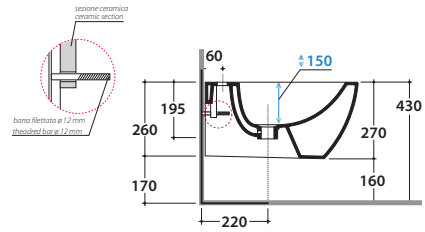

4ALL WALL-HUNG BIDET MDS09BI

CE EN 14528:2015

GLOBO

Ceramic antibacterial effect
BATAFORM®

Bagno di Colore

Glazed product with
CERASLIDE®

Cod. **MDS09BI**

Wall-hung bidet 54.36 h27 cm. Fixing kit included. Weight 17 Kg

**** For installation with:**
Sifone a "S" 140 mm
Sifone SF052 - 120 mm

Cod. **FI012BI**

Push open valve drain with ceramic top for bidet. Weight 0,5 Kg

Cod. **FI012CR**

Push open chromed valve drain for bidet. Weight 0,5 Kg

Cod. **PU001**

Acoustic and crash protection.

Cod. **FI002**

Fixing brackets for W/H sanitary. Weight 2,5 Kg