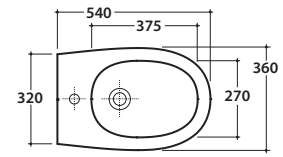

4ALL WALL-HUNG BIDET MDS09BI

CE EN 14528:2015

GLOBO

Ceramic antibacterial effect
BATAFORM®

Bagno di Colore

Glazed product with
CERASLIDE®

Cod. **MDS09BI**

Wall-hung bidet 54.36 h27 cm. Fixing kit included. Weight 17 Kg

**** For installation with:**
Sifone a "S" 140 mm
Sifone SF052 - 120 mm

Cod. **FI012BI**

Push open valve drain with ceramic top for bidet. Weight 0,5 Kg

Cod. **FI012CR**

Push open chromed valve drain for bidet. Weight 0,5 Kg