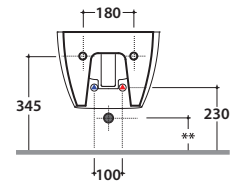

4ALL WALL-HUNG BIDET MDS09BI

CE EN 14528:2015

GLOBO

Ceramic antibacterial effect
BATAFORM®

Bagno di Colore

Glazed product with
CERASLIDE®

Cod. **MDS09BI**

Wall-hung bidet 54.36 h27 cm. Fixing kit included. Weight 17 Kg

**** For installation with:**
Sifone a "S" 140 mm
Sifone SF052 - 120 mm

Cod. **FI012BI**

Push open valve drain with ceramic top for bidet. Weight 0,5 Kg

Cod. **FI012CR**

Push open chromed valve drain for bidet. Weight 0,5 Kg