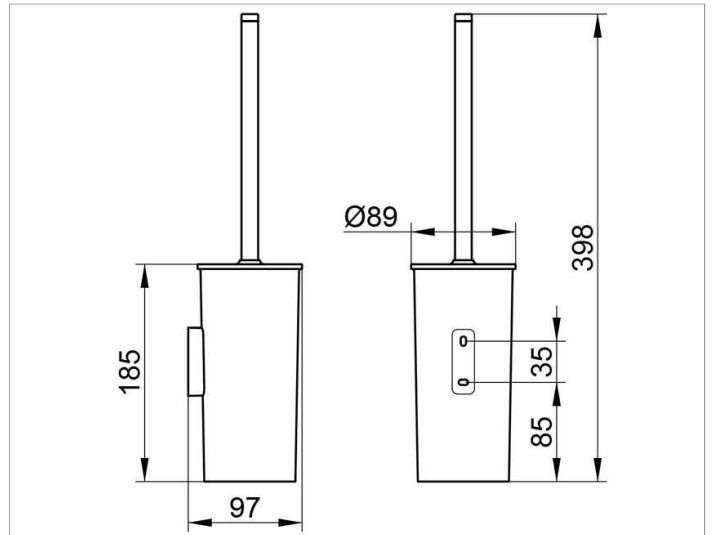

**Collection Moll**  
**12764010101 Toilet brush set**

**PRODUCT**

**DRAWING**

**PRODUCT ATTRIBUTES**

complete with opaque synthetic insert, brush with handle and lid, spare brush head

**SURFACE**

chrome-plated/anthracite

**SPECIFICATIONS**

KEUCO COLLECTION MOLL toilet brush set 12764010101  
 Toilet brush set in an esthetic design with slightly rounded edges, with lid, wall mounted model, synthetic insert, mat, anthracite, brush with lid, anthracite, with chrome-plated handle and spare brush head, white, Total height 398 mm, diameter 89 mm, Projection 98 mm  
 The toilet brush set is fitted with 2 hidden fixing points incl. corrosion-free mounting material