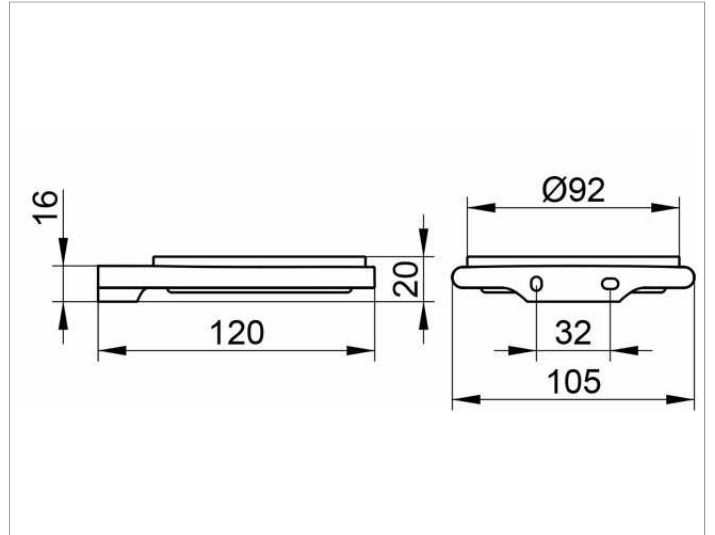

Edition 400  
11555YY9000 Soap holder

**PRODUCT**

**DRAWING**

**PRODUCT ATTRIBUTES**

complete with crystal soap dish matt

**SURFACE**

03, 05, 13