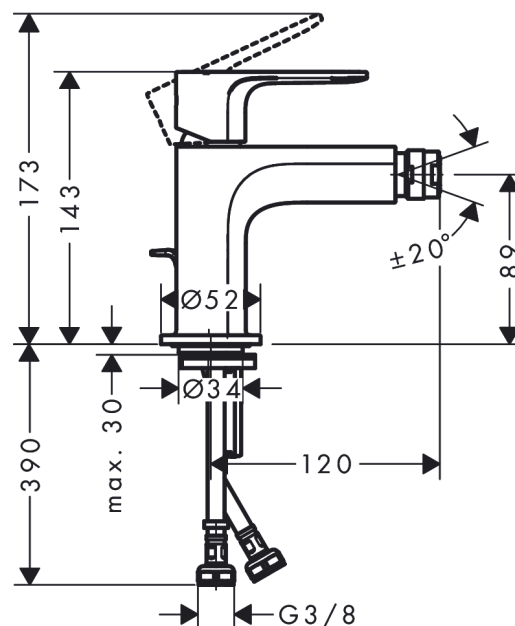

#### product features

- consists of: single lever bidet mixer, waste set
- projection 120 mm
- aerator with ball pivot
- spray type: normal spray
- maximum flow rate at 3 bar: 5 l/min
- ceramic cartridge
- temperature limitation adjustable
- suitable for continuous flow water heaters
- pop-up waste set G 1¼
- material waste set: synthetic
- connection type: G ¾ connections
- connection dimension: DN15

### Flowchart

**Rebris E**  
**Single lever bidet mixer with pop-up waste set**  
 Surfaces: **Matt Black**    Article Number: **72211670**

## Exploded Drawing

Year of production: >06/22

**Rebris E**

**Single lever bidet mixer with pop-up waste set**

Surfaces: **Matt Black** Article Number: **72211670**

**Spare part list**

Year of production: >06/22

Pos.	Description	Article Number	Price	PU
1	handle	94643670	€ 67,00	1
2	screw cover	95704610	€ 4,88	1
3	hollow set screw M6x10 DIN 916	96029000	€ 3,21	1
4	flange	98863670	€ 67,00	1
5	nut	98864000	€ 35,94	1
6	O-ring 24x2	98388000	€ 3,21	1
7	O-ring 27x1,5	92527000	€ 11,31	1
8	O-ring 25x1,5	98146000	€ 3,21	1
9	cartridge, assy	95973001	€ 70,57	1
10	adapter for cartridge	98866000	€ 28,20	1
11	O-ring 23x2	98398000	€ 3,21	1
12	ball joint	96050670	€ 53,91	1
13	aerator M24x1 (5 l/min)	92372670	€ 27,49	1
14	seal Ø 42	98722000	€ 5,24	1
15	fixing set	96016000	€ 28,20	1
16	screw M8 x 68	97736000	€ 5,24	1
17	pull rod	96657670	€ 17,02	1
18	connection hose 450 mm M8x0,75 G3/8	97206000	€ 28,20	1
19	O-ring 6,6x1,6	93019000	€ 3,21	1
a	pop up waste	94139670	€ 150,65	1