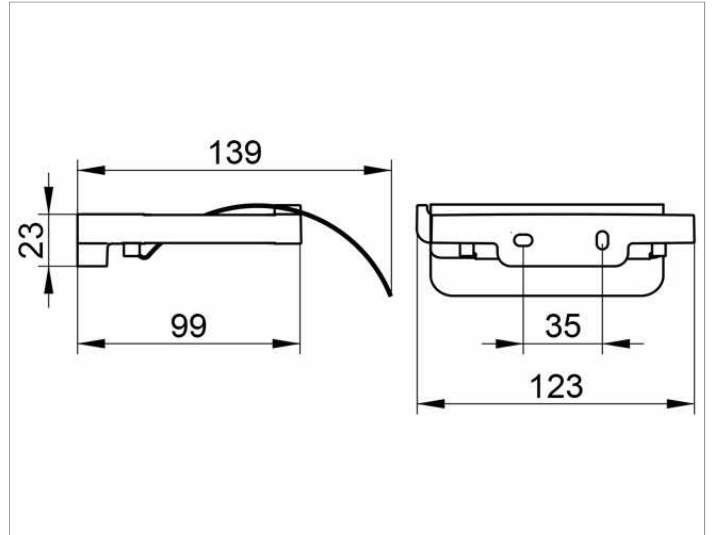

Collection Moll
12760010000 Toilet paper holder

PRODUCT

DRAWING

PRODUCT ATTRIBUTES

with lid
for 100 mm wide paper rolls

SURFACE

chrome-plated

SPECIFICATIONS

KEUCO COLLECTION MOLL toilet paper holder in an esthetic design,
with a beautiful curved lid
Suitable for 100 mm wide toilet rolls
Holder with slightly rounded edges
Width 123 mm, Projection 123m m
The toilet paper holder is fitted with 2 hidden fixing points incl. corrosion-free mounting material