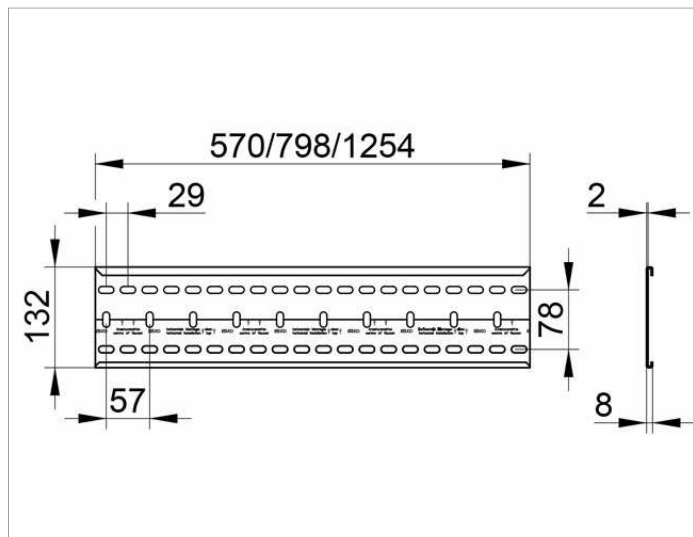

ЧЕРТЕЖ

ОПИСАНИЕ ИЗДЕЛИЯ

для простого и бесступенчато регулируемого монтажа функциональных частей IXMO

спецификации

KEUCO IXMO mounting rail 59570000001, for optimal positioning and layout of IXMO base bodies, made of high-quality stainless steel, Thickness 2 mm, length 570mm, suitable, corrosion free mounting material must be provided by the customer

Габариты

570 mm